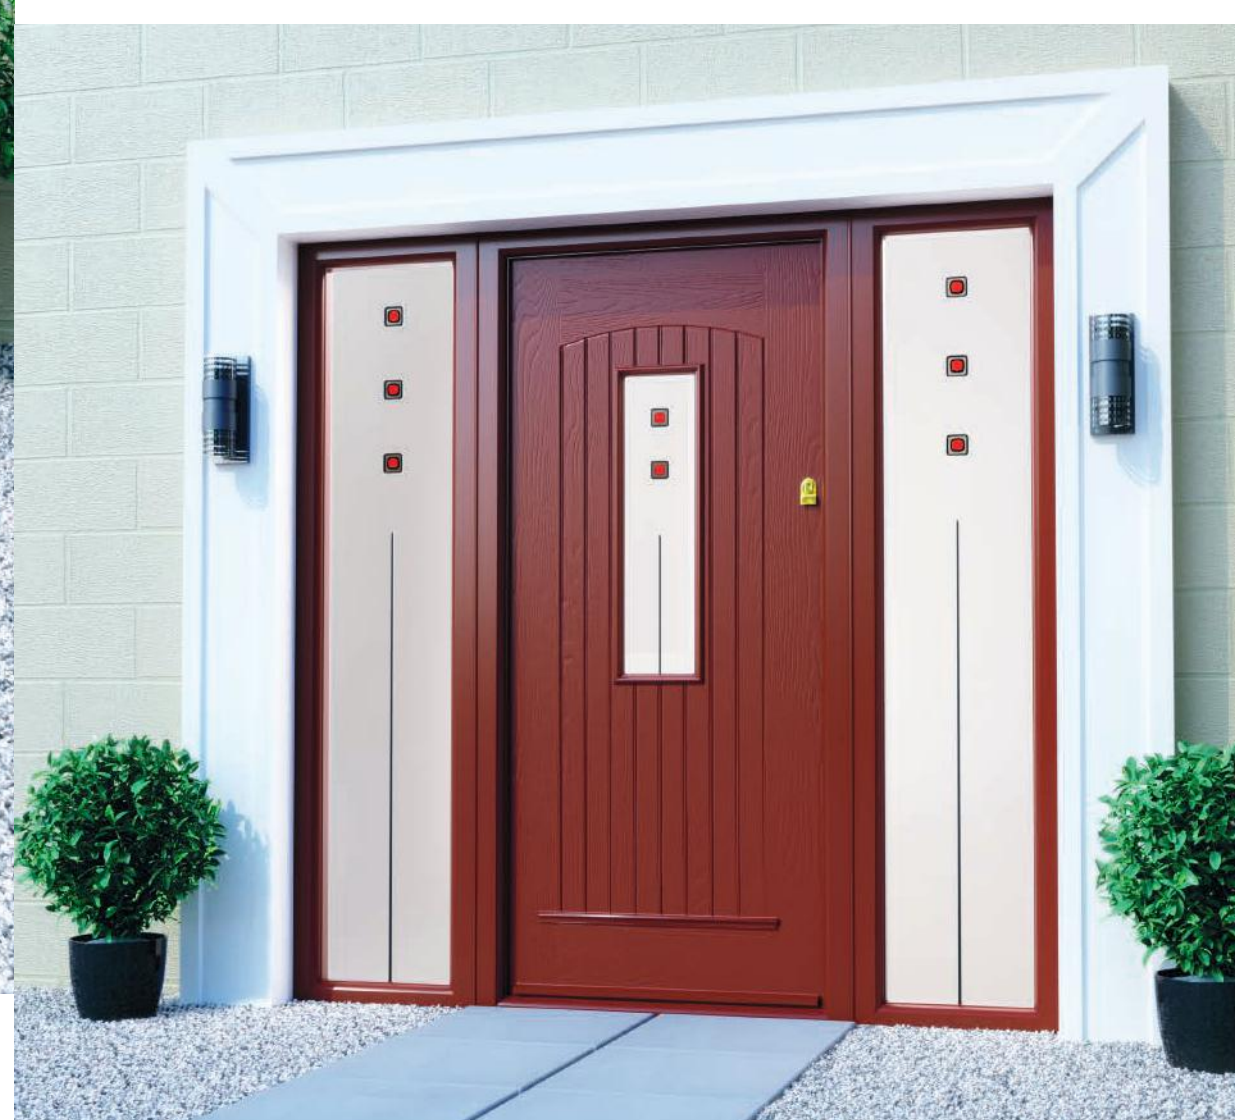

Door Type - Albany
Glass Type - TG200 Satinized
(Min. Glass Width 140mm)
Colour Red

Doors fitted with a Heritage Slam Lock, it is recommended to have a PVC threshold or Storm Guard Plus rebated threshold only.
Please Note : Not a Storm Guard or a Storm Guard Plus Threshold,
Letterbox available only on the low position.

Doors fitted with a Heritage Slam Lock, it is recommended to have a PVC threshold or Storm Guard Plus rebated threshold only.
Please Note : Not a Storm Guard or a Storm Guard Plus Threshold,
Letterbox available only on the low position.