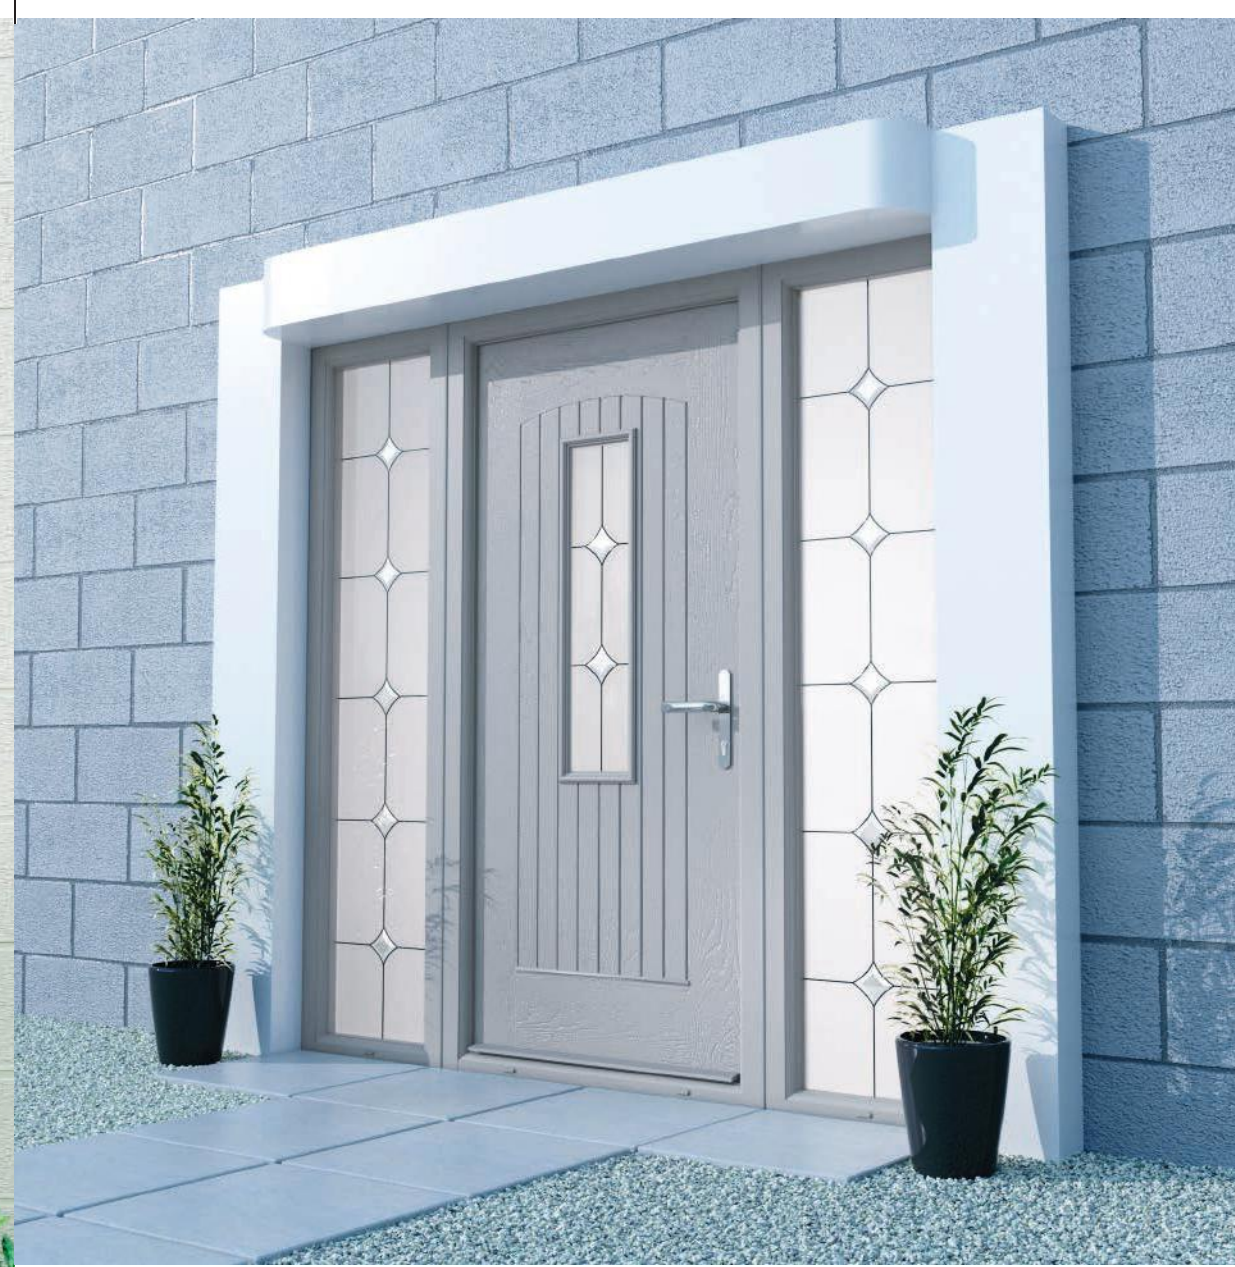

Door Type - Albany
Glass Type - TG8
(Min. Glass Width 170mm)
Colour Silver Grey