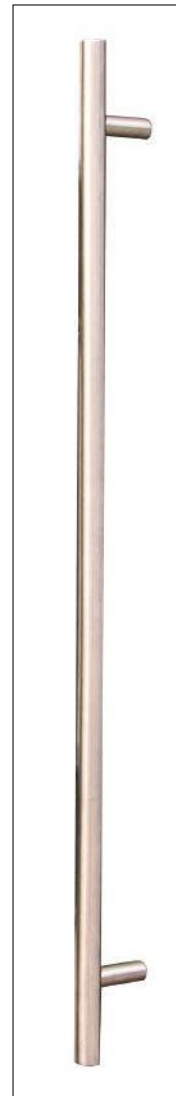

GU Automatic Electric Lock
The GU Automatic lock gives automatic security. Simply close the door, 2 latches automatically throw and become rigid deadbolts which are locked against being forced back.

1200mm Offset Handle