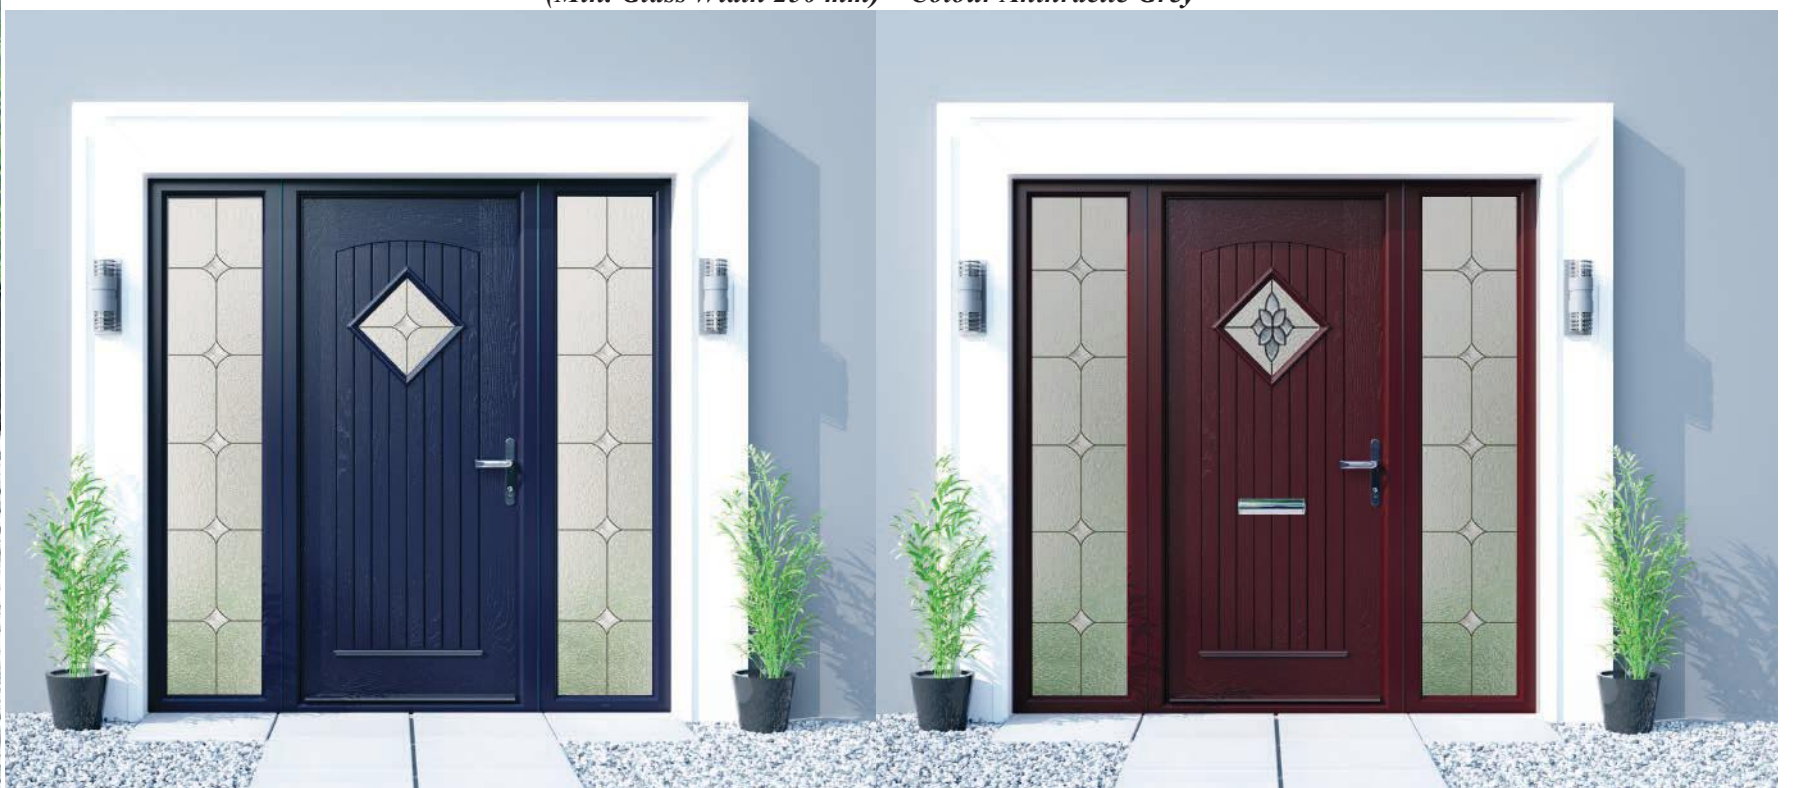

*Door Type - Edinburgh Glass Type - TG8
(Min. Glass Width 155 mm) Colour Blue*

*Door Type - Edinburgh Glass Type - TG102
(Min. Glass Width 155 mm) Colour Burgundy*