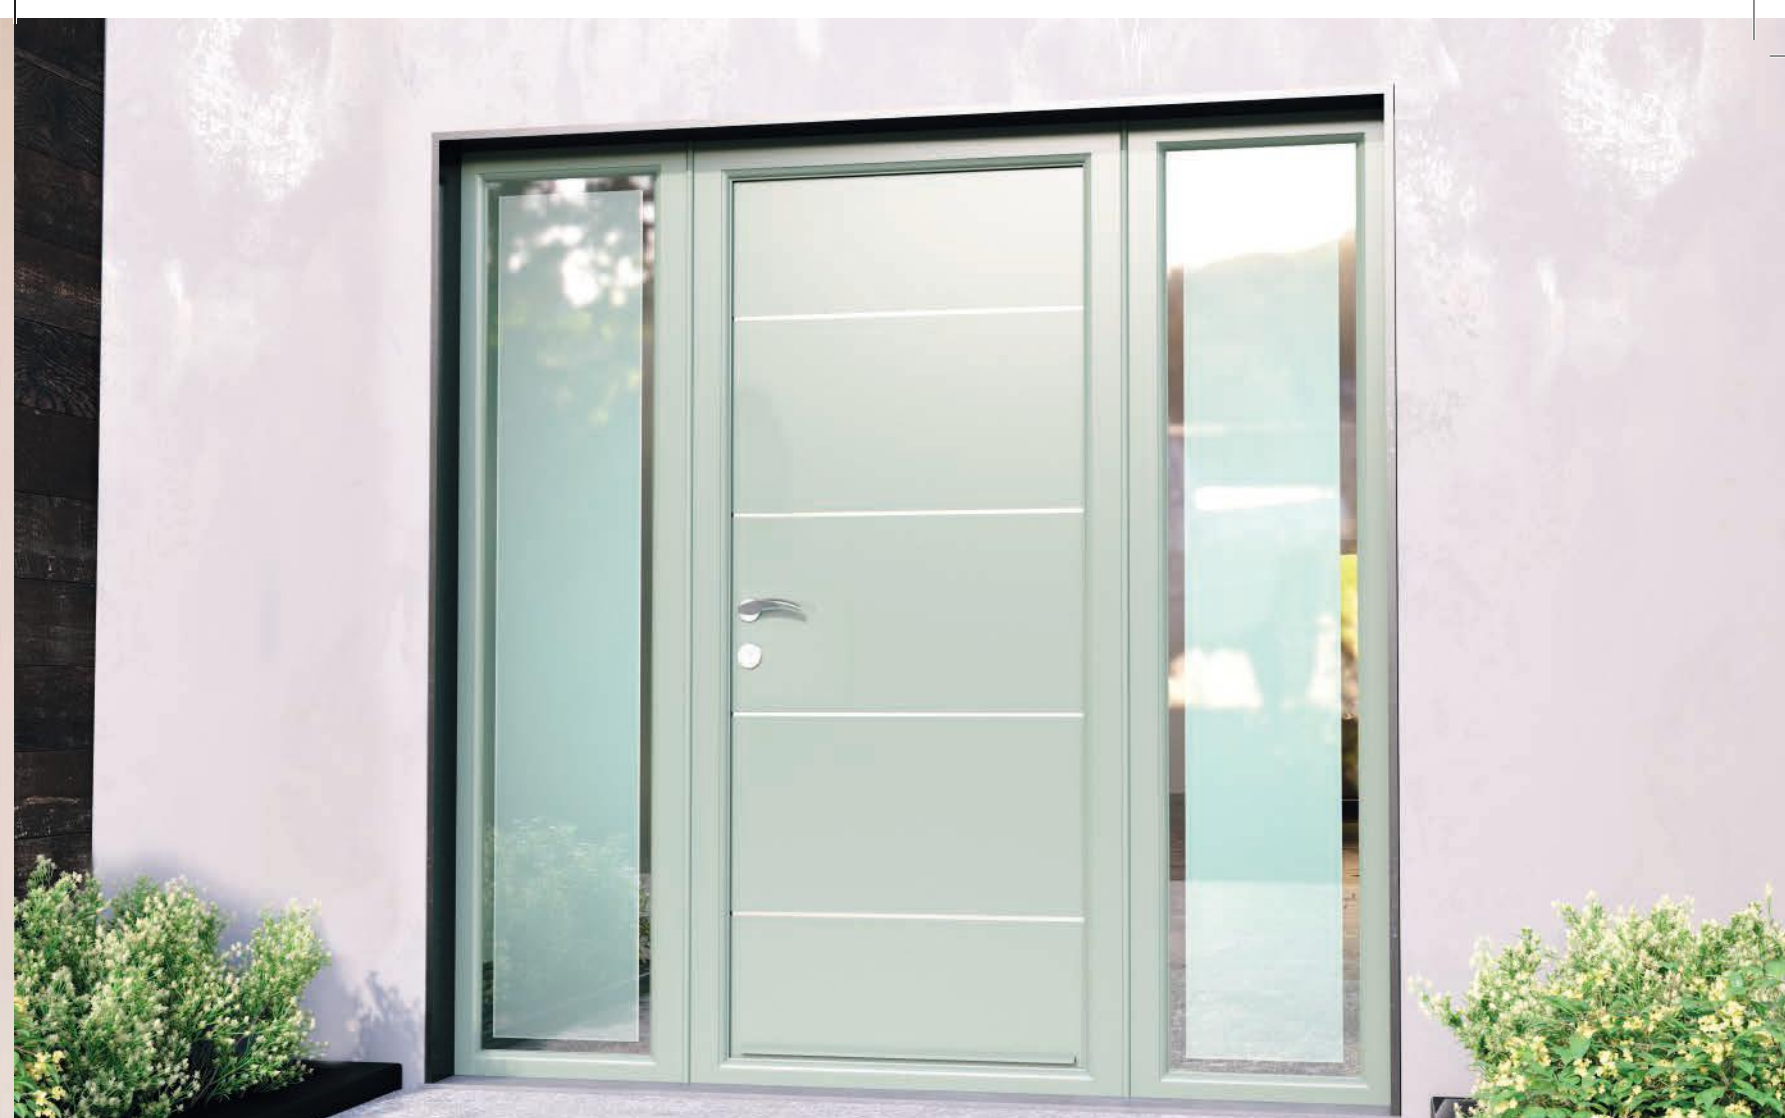

Door Type - Milan Glass Type - TG501 Patinated (Min. Glass Width 170 mm) Colour Agate Grey