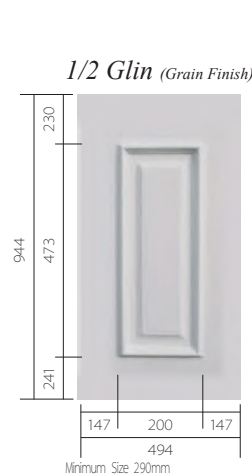

The Palladio Door Collection

Specifications