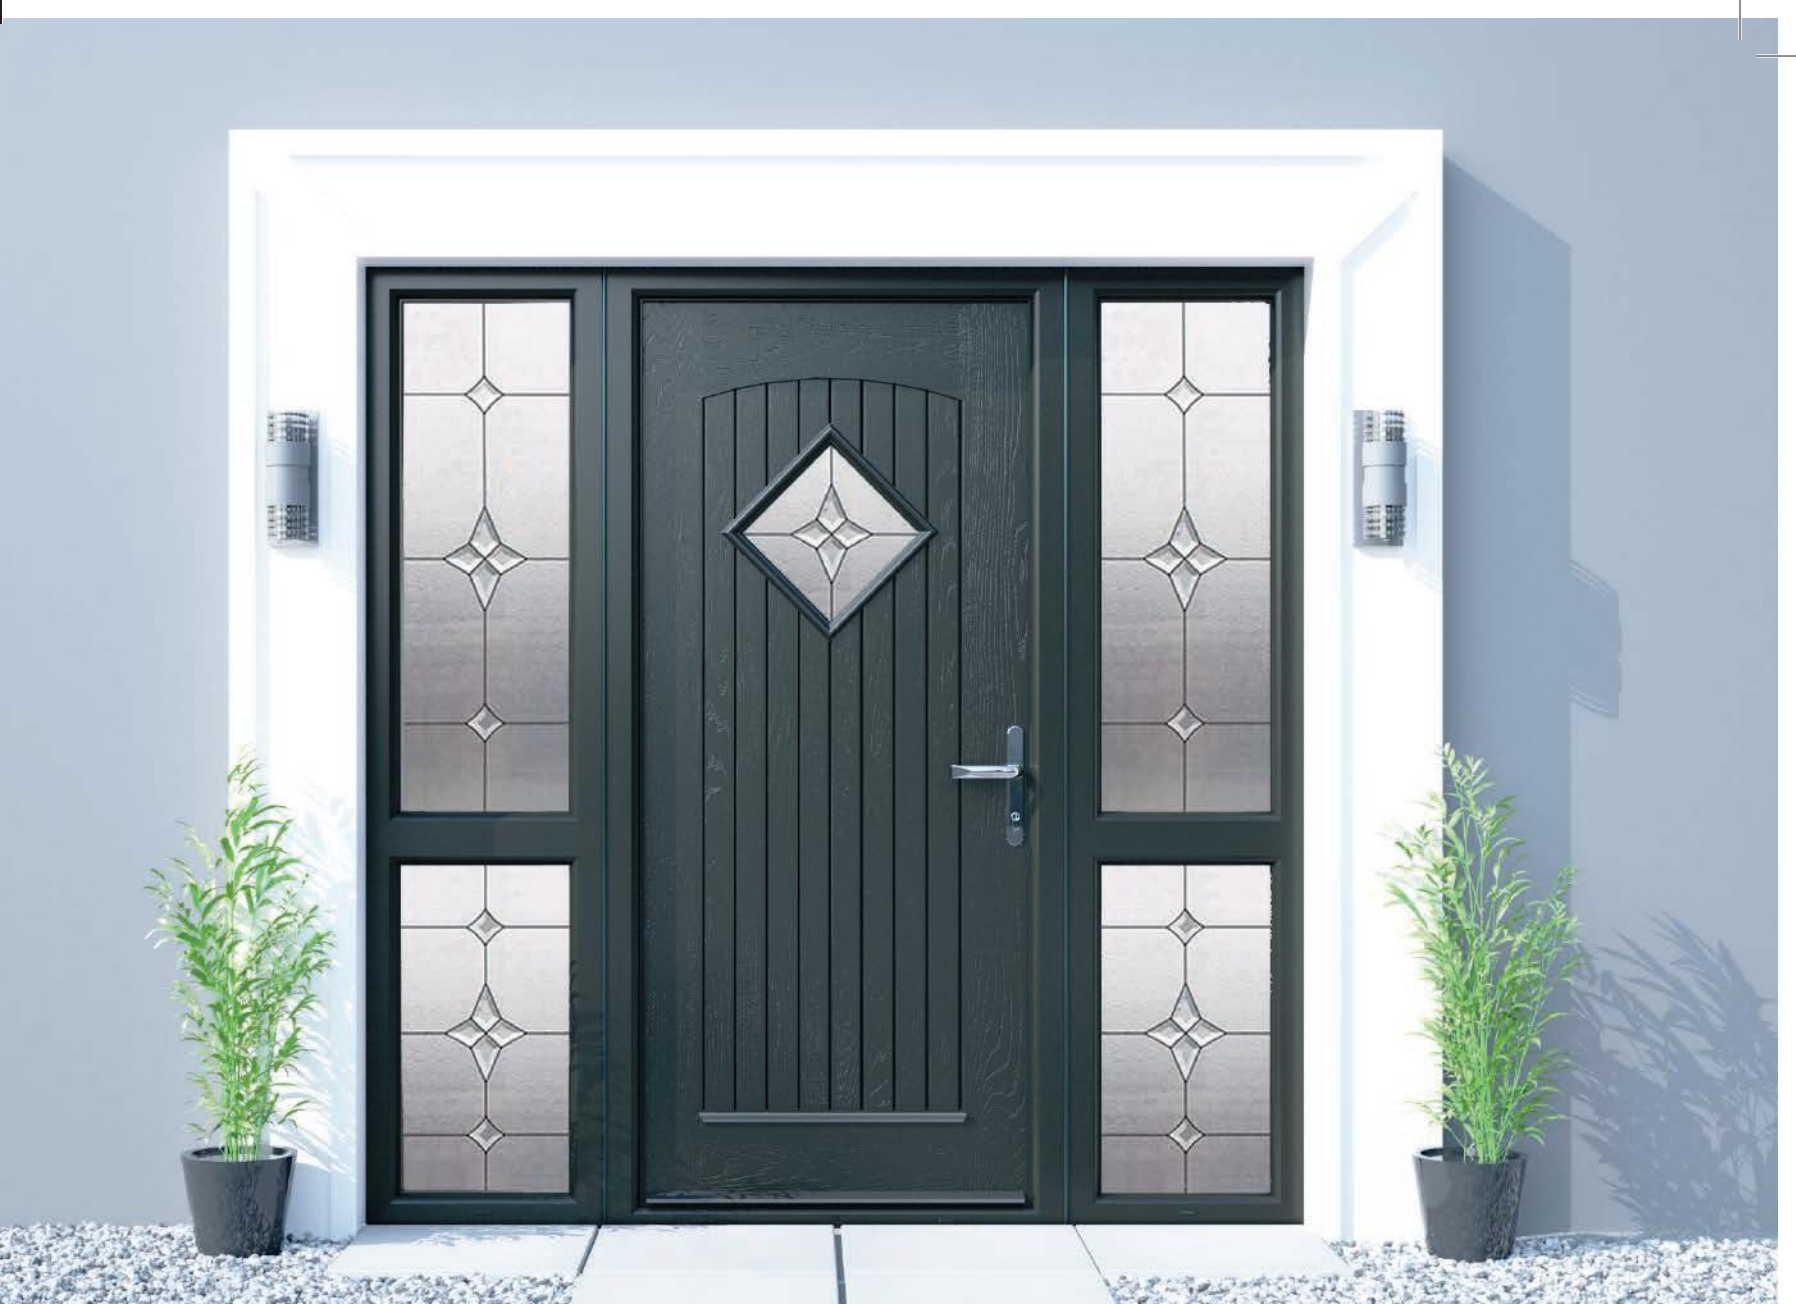

*Door Type - Edinburgh Glass Type - TG100
(Min. Glass Width 250 mm) Colour Anthracite Grey*