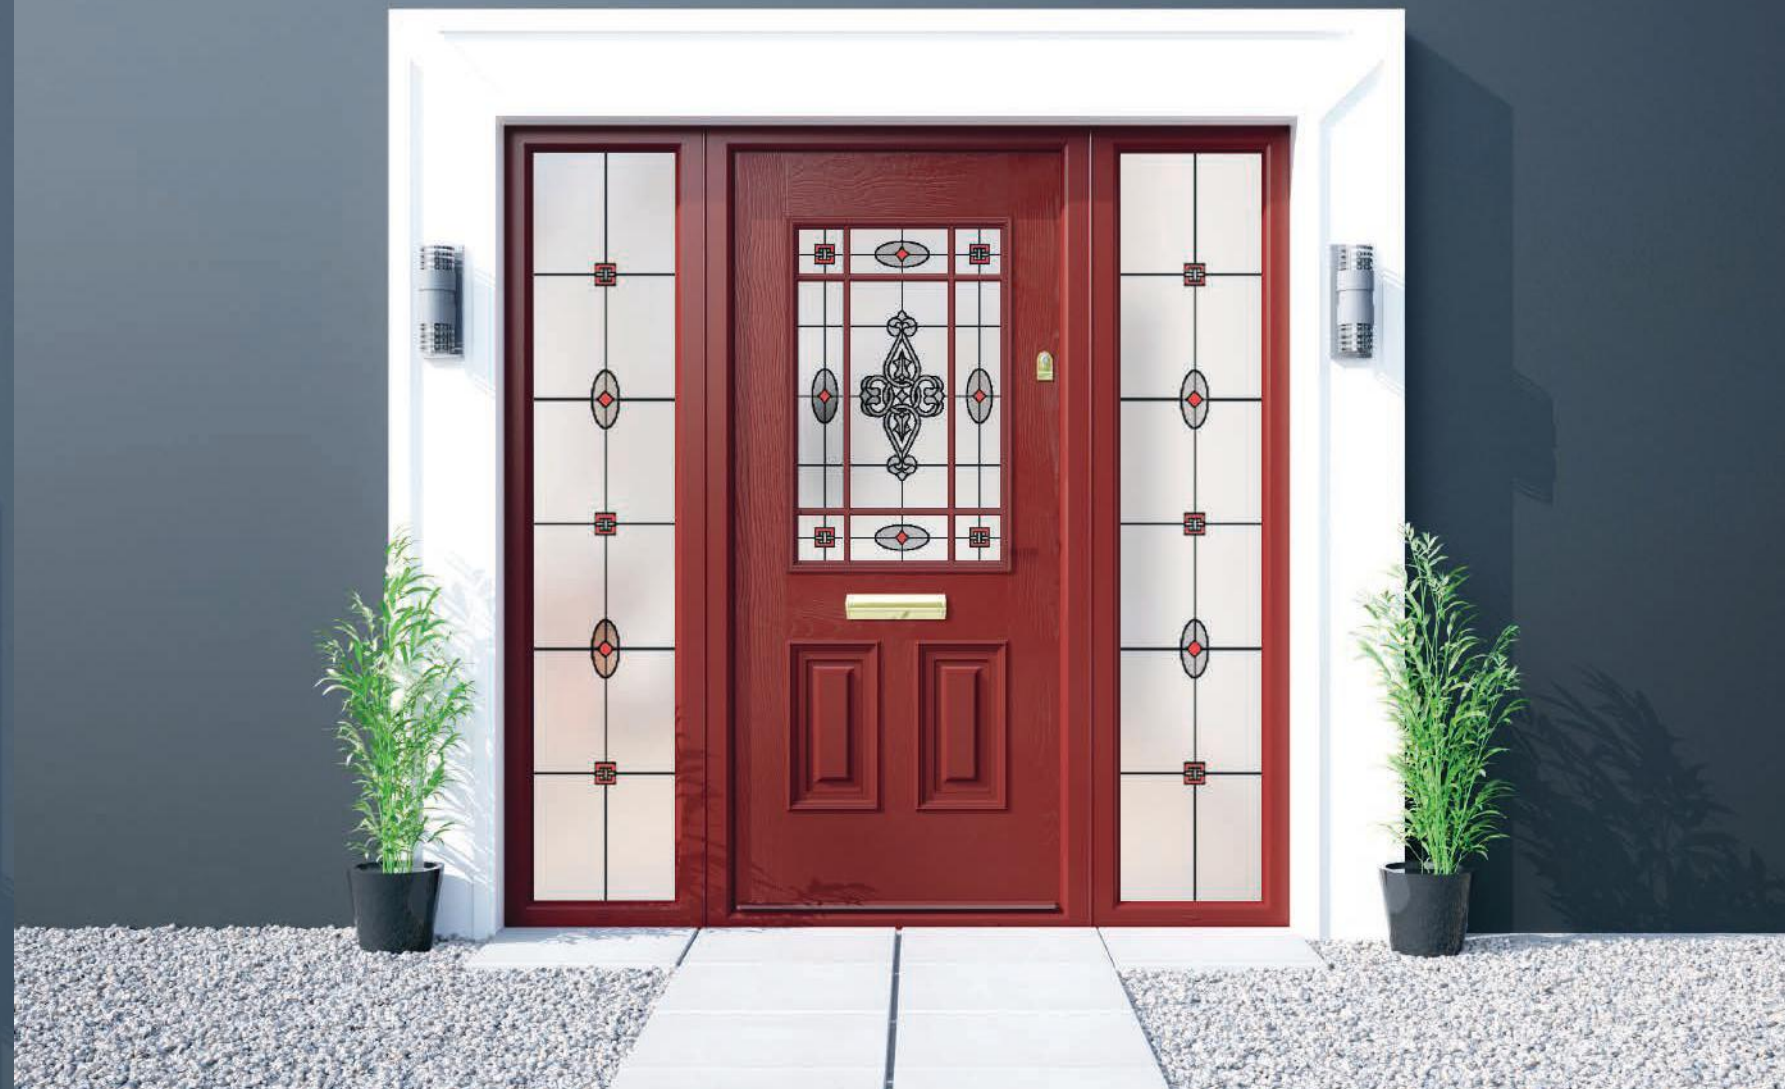

Doors fitted with a Heritage Slam Lock, it is recommended to have a PVC threshold or Storm Guard Plus rebated threshold only.  
Please Note : Not a Storm Guard or a Storm Guard Plus Threshold.

*Door Type - Cairo Glass Type - TG65  
(Min. Glass Width 240 mm) Colour Bog Oak*