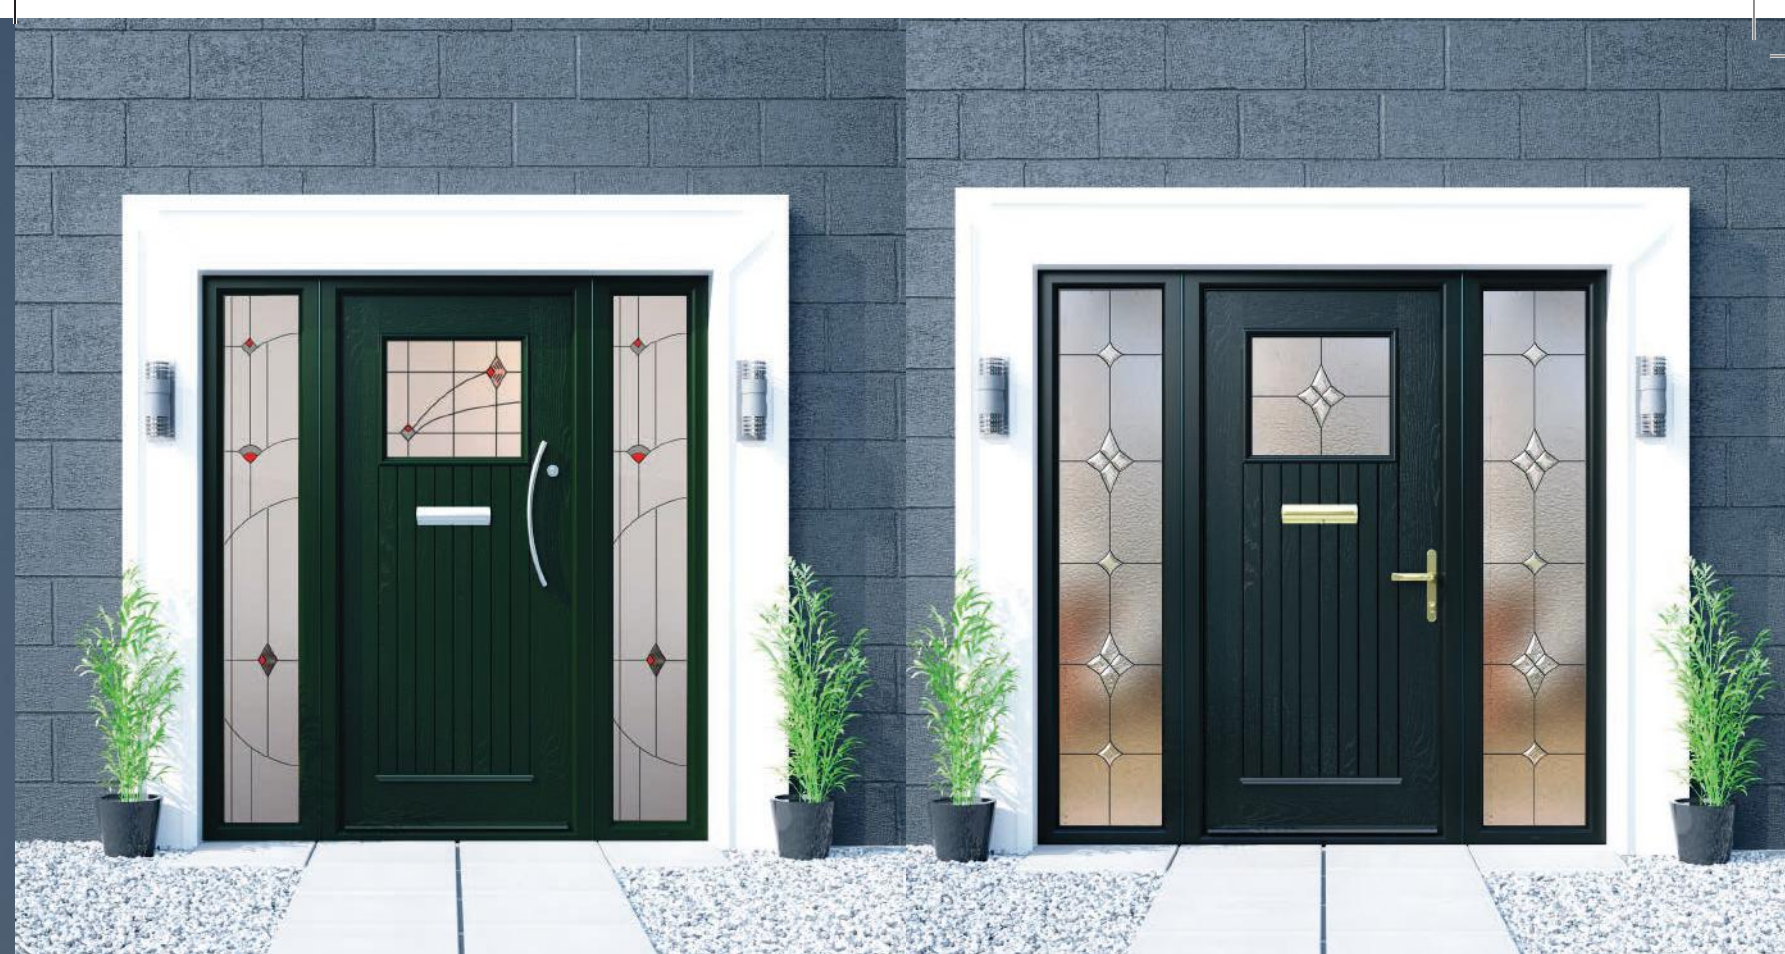

*Door Type - Kildare Glass Type - TG100
(Min. Glass Width 250 mm) Colour Bog Oak*

*Door Type - Kildare Glass Type - TG160 Satinized
(Min. Glass Width 200 mm) Colour Green*