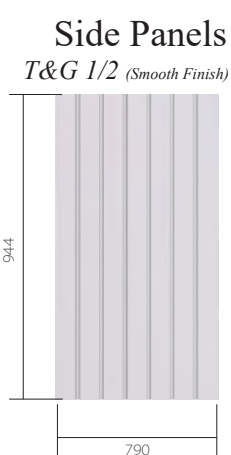

The Palladio Door Collection

Specifications