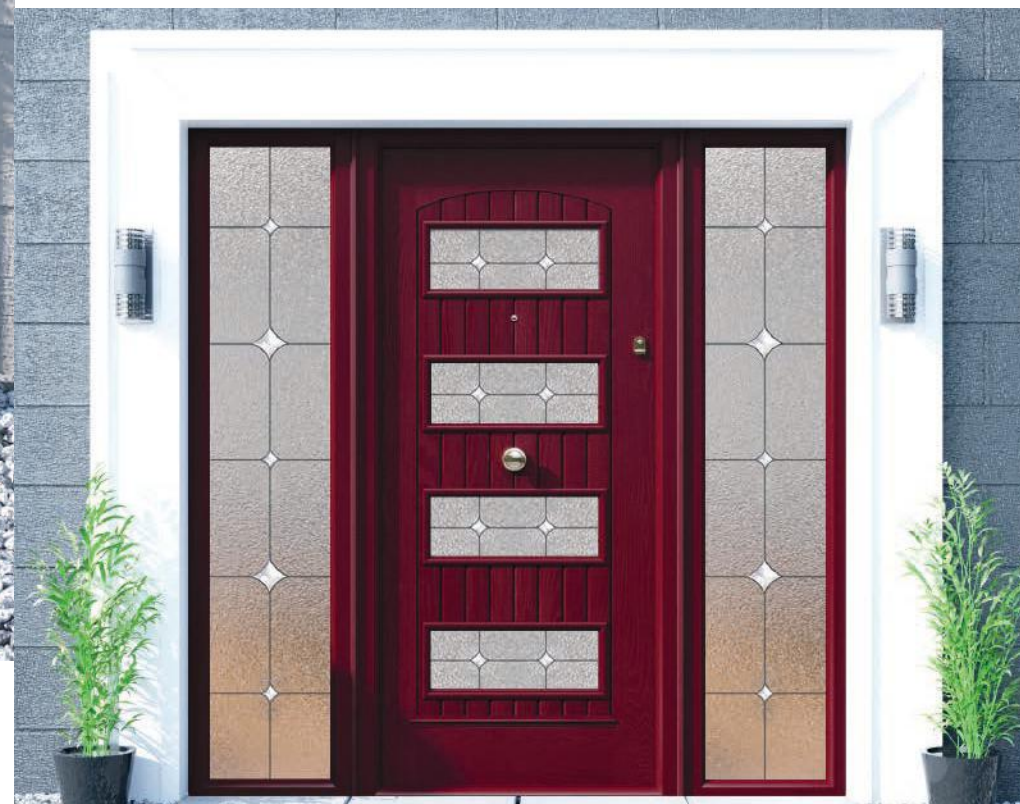

Door Type - Oxford Glass Type - TG202
(Min. Glass Width 200mm) Colour Burgundy

Doors fitted with a Heritage Slam Lock, it is recommended to have a PVC threshold or Storm Guard Plus rebated threshold only. Please Note : Not a Storm Guard or a Storm Guard Plus Threshold.

The Oxford is a stunning design, manufactured to suit the modern and contemporary home.