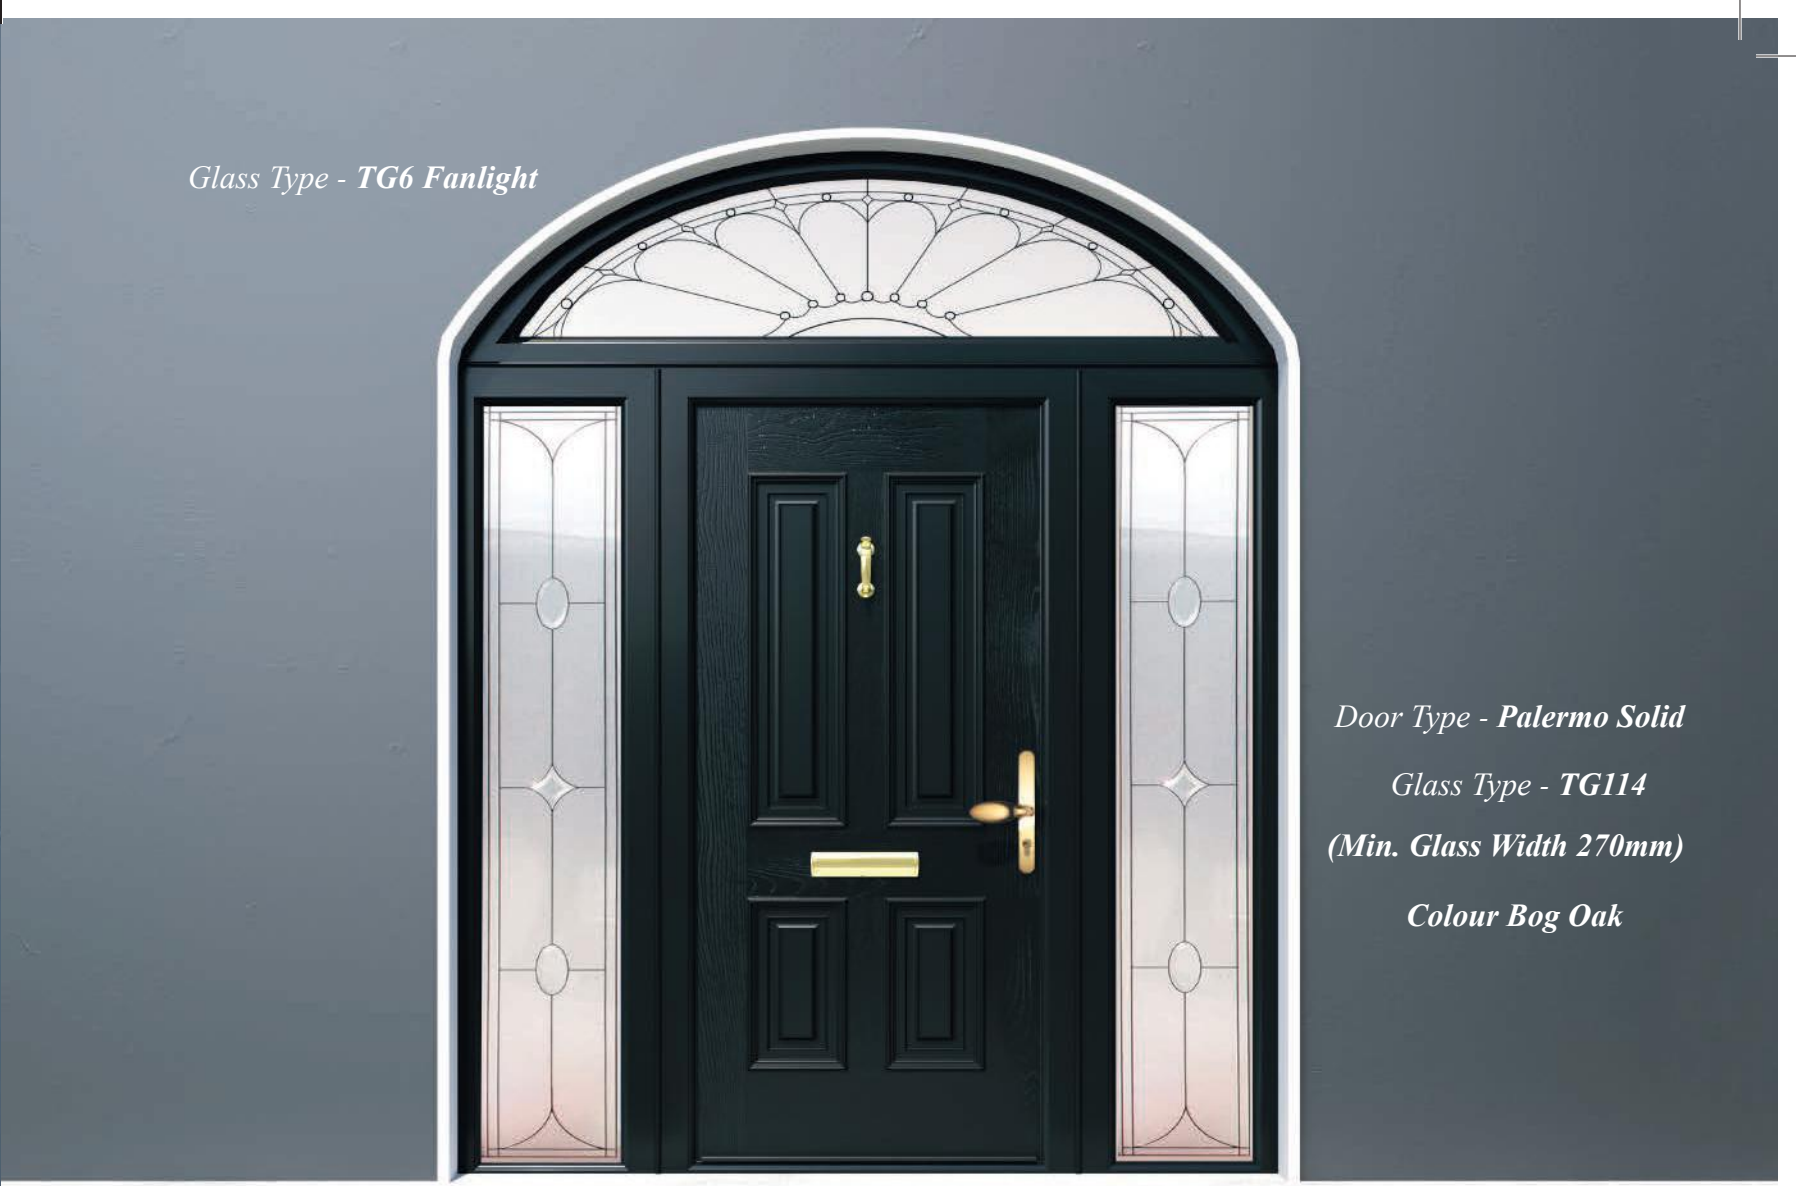

Doors fitted with a Heritage Slam Lock, it is recommended to have a PVC threshold or Storm Guard Plus rebated threshold only. Please Note : Not a Storm Guard or a Storm Guard Plus Threshold.

Door Type - Palermo Solid Glass Type - TG501 Patinated (Min. Glass Width 170 mm) - Colour Red