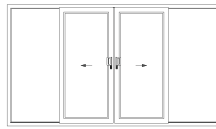

**AGILA sliding doors**

REHAU sliding doors are available in a wide range of options with a choice of two, three or four panes. The 3 star sold secure diamond approved security lock cylinder comes as standard with the option of the enhanced 12 point locking mechanism and the ERA total security lifetime guarantee.